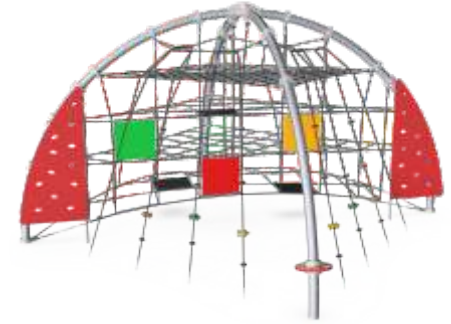

Equipment & Providers, with Renders and Pictures

Climbable Animals

Kampan - Let's Play
(Made to order)

Triple Cube

Kompan - Let's Play

BLOQX 5

Kompan - Let's Play

Rumba Bench, Curved, 60°

Kompan - Let's Play

**Hill Climber Rope
With EPDM, Type 4**

Kompan - Let's Play

Playground

Equipment & Providers, with Renders and Pictures

Seesaw, 2 persons
Kompan - Let's Play

Two Seat Swing
Kompan - Let's Play

Performer Dome
Kompan - Let's Play

Embankment Slide, wide
Kompan - Let's Play

Bee Spring
Kompan - Let's Play

Carousel with Seats
Kompan - Let's Play

Playground

Seating Area

Equipment & Providers, with Renders and Pictures

- Floor Fountain Jets
- Shaded Area, custom design
- Sculpture, custom design

Additional Shading Structures

Floral elements for shading

Landscape Structures PlayLSI

Sail-type roof

Landscape Structures PlayLSI