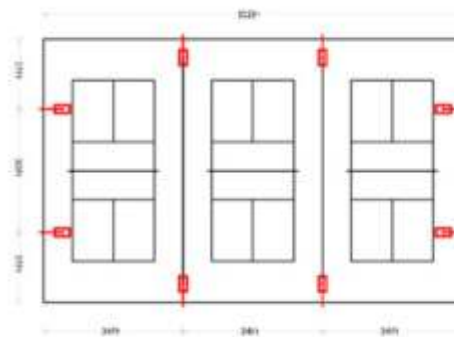

Pickleball Guideline for Light Placement

Three Court - 8 Fixture Lighting System 102 X 64ft
Install 8 pieces 400 watts LED pickleball court lights