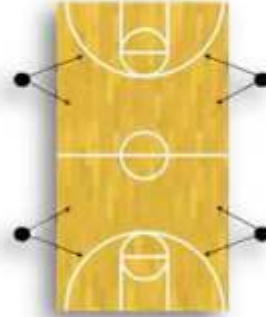

Equipment

Sports Field Lighting

Equipment placement in Sports Courts Plan

- Pickleball Lighting
- Basketball Lighting
- Tennis Lighting

Recommended height for
Recreational Court Lighting Poles:

20'-26' range