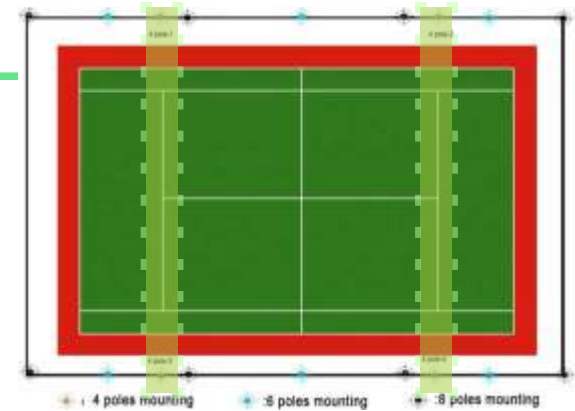

Tennis Guideline for Light Placement,
4-poles mounting