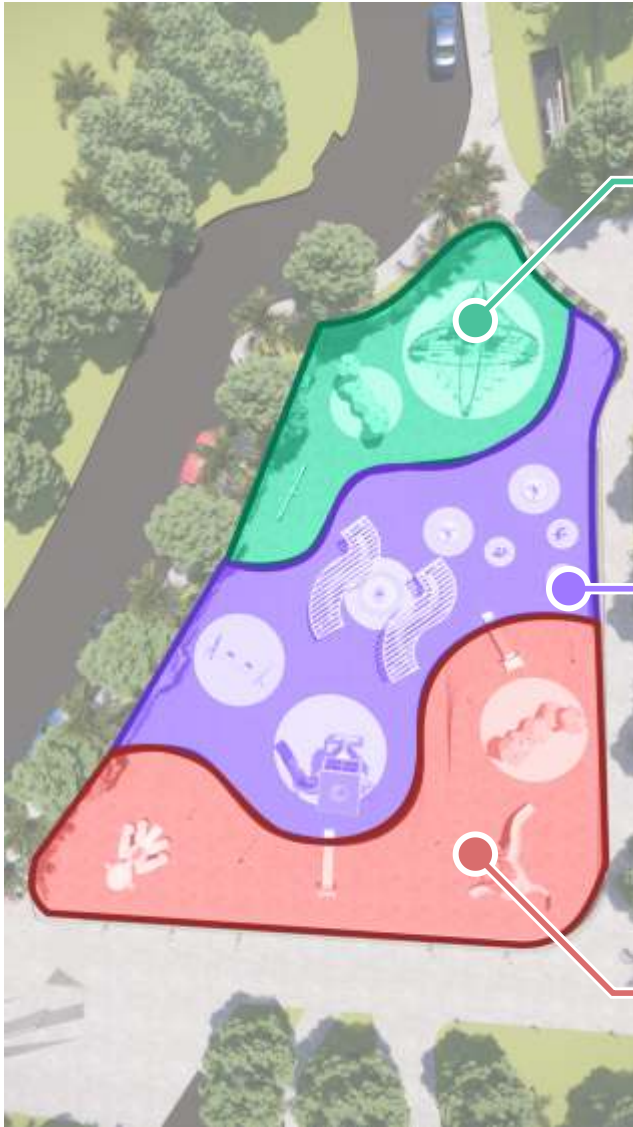

Town of

Golden BEACH

@axxis_ca
www.axxisca.com

Masterplan Tweddle Park

100 Golden Beach Dr, Golden Beach, FL

Presented by:

A · X · X · I · S
DESIGN & CONSTRUCTION

Masterplan

Playground

In Artistic Rendering

Playground

Playing Areas for All Ages

Children aged
10-12 years old

Children aged
3-6 years old

Children aged
7-9 years old

Playground

Performer Dome
Kompan - Let's Play

Embankment Slide, wide
Kompan - Let's Play

Bee Spring
Kompan - Let's Play

Carousel with Seats
Kompan - Let's Play

Playground

Seating Area

Equipment & Providers, with Renders and Pictures

Sculpture Area

In Artistic Rendering